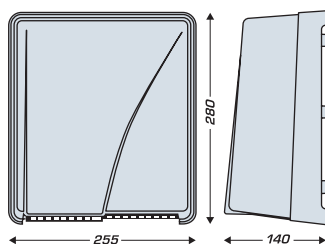

Reference	Designation
8 88 417	Cedar
8 88 418	Bloom Orchard
8 88 419	Papaya

Réf. 8 11 005

Rafale

General Specifications

Robust; ABS-PC
 Induction-rotor motor
 Automatic operation
 Power 230 50/60Hz 2600W
 Airflow 300 m³/h with sound level 60 dBA
 IP23 Class II, EU, OC safety standards