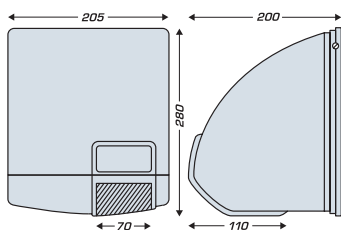

Zéphyr

General Specifications

Robust; ABS-PC
Low power consumption Universal motor
Automatic operation
Power 230 50/60Hz 2300W
Airflow 190 m³/h with sound level 65 dBA
IP23 Class II, EU, OC safety standards

Reference	Designation	Color
8 11 017	Anti-flammable, 2300W	Off white

Capsul odor neutralizing diffuser

To kill foul air & improves air quality
Economical and simple to install
Environmental friendly; no gas, no electricity
Diffuses through airflow from hand dryer
Efficiency minimum 3 months

Reference	Designation
8 88 417	Cedar
8 88 418	Bloom Orchard
8 88 419	Papaya

Rafale

General Specifications

Robust; ABS-PC
Induction-rotor motor
Automatic operation
Power 230 50/60Hz 2600W
Airflow 300 m³/h with sound level 60 dBA
IP23 Class II, EU, OC safety standards

Reference	Designation
8 11 005	Rafale automatique

Capsul odor neutralizing diffuser

To kill foul air & improves air quality
Economical and simple to install
Environmental friendly; no gas, no electricity
Diffuses through airflow from hand dryer
Efficiency minimum 3 months

Reference	Designation
8 88 417	Cedar
8 88 418	Bloom Orchard
8 88 419	Papaya