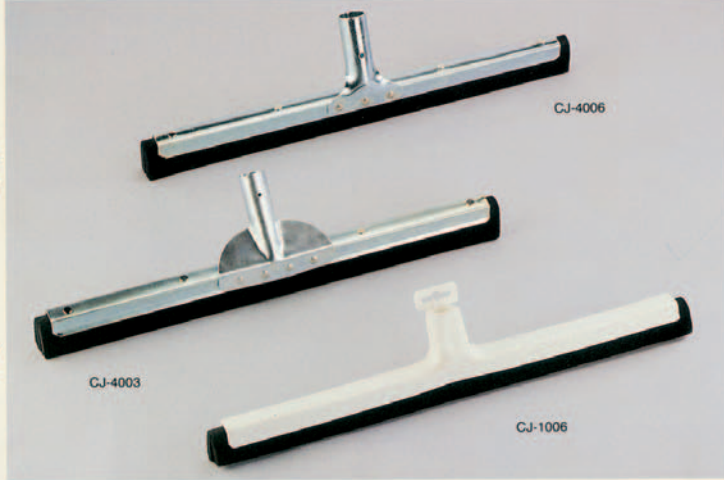

1. STAINLESS PLATE
2. COATING METAL PLATE

<p>Auto soap dispenser</p>  <p>CJ-0021</p>	<p>Jumbo roll toilet tissue dispenser</p>  <p>CJ-0325 CJ-0325-02</p>	<p>Auto hand/face/hair dryer</p>  <p>CJ-0001 (2200W)</p>
<p>Soap dispenser (push or pull type)</p>  <p>CJ-1023-02 CJ-0020</p>	<p>Auto aerosol dispenser</p>  <p>CJ-0011 CJ-0017</p>	<p>Auto hand/face/hair dryer</p>  <p>CJ-0002 (1800W)</p>
<p>Stainless steel H/V type soap dispenser</p>  <p>CJ-0913 CJ-0923</p>	<p>Metered air freshener, 3200-metered sprays High: 12/ 14cm</p>  <p>CJ-0042 CJ-0045 CJ-0046</p>	<p>Auto hand/face/hair dryer</p>  <p>CJ-0003 (2200W)</p>
<p>Dust pan with broom set</p>  <p>CJ-0007 CJ-0007</p>	<p>PVA sponge CJ-1131N</p>  <p>CJ-1131 CJ-5713N</p>	<p>Round ash-N-trash receptacle, Stainless / cold rolled steel w/black</p>  <p>CJ-0106 CJ-0106B</p>

FLOOR SPONGE WIPER (FLOOR SQUEEGEES WIPER)

CJ-4006  
EUROPEAN MODEL

CJ-4003  
EUROPEAN MODEL

CJ-4006 SIZE: 45-55-75(CM) CJ-1006 PLASTICS WIPER, SIZE: 45(CM)

THE MATERIALS OF SPONGE WIPERS,  
SPONGE SHEET....