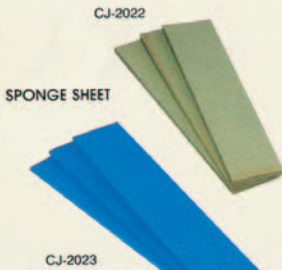

FLOOR SPONGE WIPER (FLOOR SQUEEGEES WIPER)

CJ-4006  
EUROPEAN MODEL

CJ-4003  
EUROPEAN MODEL

CJ-4006 SIZE: 45-55-75(CM) CJ-1006 PLASTICS WIPER, SIZE: 45(CM)

THE MATERIALS OF SPONGE WIPERS,  
SPONGE SHEET....

SPONGE SHEET

CJ-2023

SPONGE WIPER

CJ-2021

CJ-2020  
SPONGE SHEET

BOLT, NUT, RIVET...

BIFURCATED RIVET  
CJ-2032

BOLT  
CJ-2030