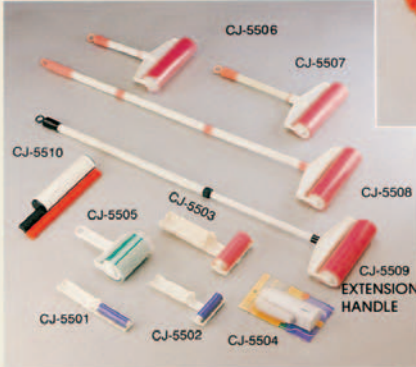

(C)

COITON 100%

(D)

RAYON 100%

MULTI-FUNCTION MOPS (WIPERS,  
POLISHING, POLY CLOTH, ALUMINUM-TELESCOPIC)

CJ-1510

HANDLE 120CM

SOFT ROLLER  
(AVAILABLE ON FLOOR,  
MATS, BEDS, ETC.)