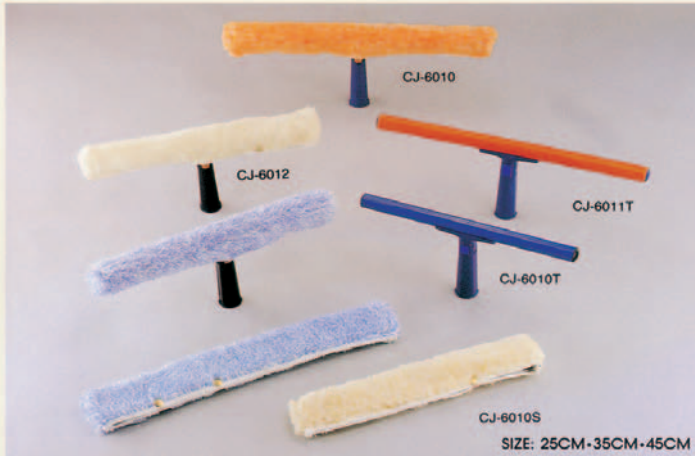

CJ-4005G  
HEAVY DUTY  
EUROPEAN MODEL

CJ-4004G  
GENERAL MODEL

CJ-4001GC  
SINGLE PLATE TYPE

<p>Strip washers</p>  <p>CJ-6010R CJ-6010B SIZE: 35/45cm CJ-6012</p>	<p>Floor sponge wiper (zinc plating golden colour)</p>  <p>SIZE: 75cm 55cm 45cm CJ-4001GC SIZE: 45cm</p>	<p>Floor sponge wiper (plastic frame) CJ-4008NEW</p>  <p>SIZE: 35cm 45cm 55cm 75cm</p>
<p>Strip washer T bar only fixation / swivel type</p>  <p>CJ-6010T CJ-6013T</p>	<p>Window &amp; floor scrapers or open type</p>  <p>CJ-7102 CJ-7102L</p>	<p>Stainless window squeegees wiper, spring/ hook type.</p>  <p>CJ-6009 CJ-6009N SIZE: 25/35/45cm</p>
<p>Window car &amp; squeegees wiper</p>  <p>CJ-6001 CJ-6003 CJ-6004 SIZE: 15/25/35cm set</p>	<p>Knife only</p>  <p>CJ-7104D CJ-7101D CJ-7102D</p>	<p>Scraper 360 holder CJ-1511</p> 
<p>Acrylic toilet dust w/cap. CJ-8709</p> 	<p>Window &amp; floor scrapers (5 in one) CJ-7103, CJ-7104S, CJ-6007</p>  <p>CJ-7103 CJ-7104S CJ-6007</p>	<p>Scouring pad. Hand brusher CJ-5205</p> 

STRIP WASHERS (T-BAR AND SLEEVES)

CJ-6011T  
FIXATIAL MODEL

CJ-6010T  
SWIVEL MODEL

STAINLESS, PLASTICS, METAL, POWDER PAINT, COATING METAL  
WINDOW SQUEEGEES WIPERS.

SIZE: 15CM•25CM•30CM•35CM•40CM  
45CM•50CM•55CM

WET MOP HEAD  
(METAL AND PLASTICS)

WET MOPS

FLOOR WET MOPS, WRINGER WET MOPS

WEIGHT: 150-500g

MATERIALS OF: (A)

TETORON 55%  
+ RAYON 15%  
+ COITON 30%

(B)

RAYON 70%  
+ COITON 30%