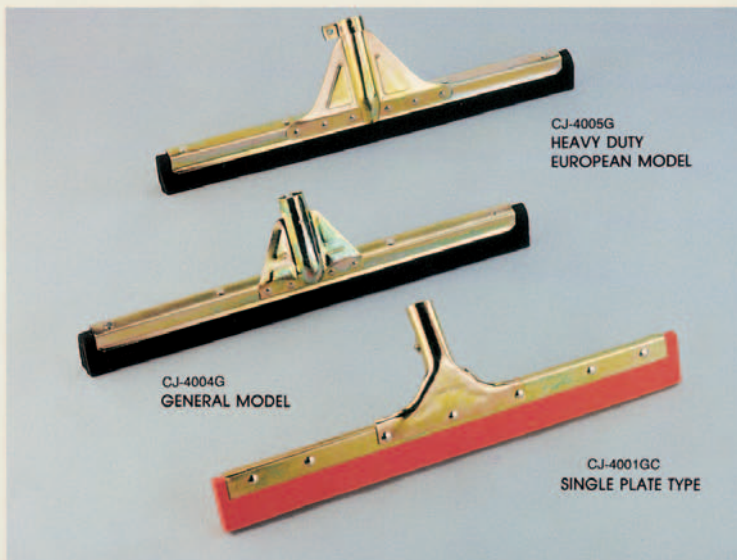

FLOOR SPONGE WIPER (FLOOR SQUEEGEES WIPER)

SIZE: 35-45-60(CM)

CJ-2003 THREE RIVETS

CJ-2002 TWO RIVETS

CJ-2001  
GENERAL MODEL  
(POINT SOLDERING)

CJ-2005  
EUROPEAN MODEL  
(POINT SOLDERING)

FLOOR SPONGE WIPER (FLOOR SQUEEGEES WIPER)

CJ-4005G  
HEAVY DUTY  
EUROPEAN MODEL

CJ-4004G  
GENERAL MODEL

CJ-4001GC  
SINGLE PLATE TYPE

<p>Strip washers</p>  <p>CJ-6010R CJ-6010B SIZE: 35/45cm CJ-6012</p>	<p>Floor sponge wiper (zinc plating golden colour)</p>  <p>SIZE: 75cm 55cm 45cm CJ-4001GC SIZE: 45cm</p>	<p>Floor sponge wiper (plastic frame) CJ-4008NEW</p>  <p>SIZE: 35cm 45cm 55cm 75cm</p>
<p>Strip washer T bar only fixation / swivel type</p>  <p>CJ-6010T CJ-6013T</p>	<p>Window &amp; floor scrapers or open type</p>  <p>CJ-7102 CJ-7102L</p>	<p>Stainless window squeegees wiper, spring/ hook type.</p>  <p>CJ-6009 CJ-6009N SIZE: 25/35/45cm</p>
<p>Window car &amp; squeegees wiper</p>  <p>CJ-6001 CJ-6003 CJ-6004 SIZE: 15/25/35cm set</p>	<p>Knife only</p>  <p>CJ-7104D CJ-7101D CJ-7102D</p>	<p>Scraper 360 holder CJ-1511</p> 
<p>Acrylic toilet dust w/cap. CJ-8709</p> 	<p>Window &amp; floor scrapers (5 in one) CJ-7103, CJ-7104S, CJ-6007</p>  <p>CJ-7103 CJ-7104S CJ-6007</p>	<p>Scouring pad. Hand brusher CJ-5205</p> 

STRIP WASHERS (T-BAR AND SLEEVES)

CJ-6011T  
FIXATIAL MODEL

CJ-6010T  
SWIVEL MODEL

STAINLESS, PLASTICS, METAL, POWDER PAINT, COATING METAL  
WINDOW SQUEEGEES WIPERS.

SIZE: 15CM•25CM•30CM•35CM•40CM  
45CM•50CM•55CM