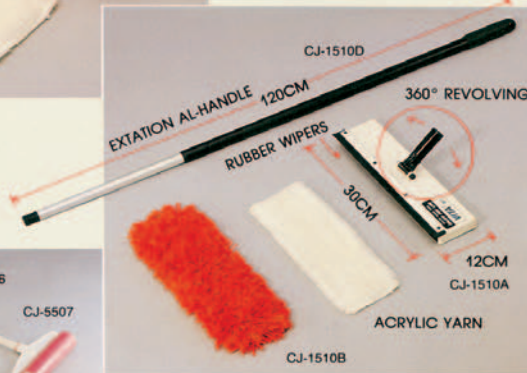

WET MOP HEAD  
(METAL AND PLASTICS)

WET MOPS

FLOOR WET MOPS, WRINGER WET MOPS

WEIGHT: 150-500g

MATERIALS OF: (A)

TETORON 55%  
+ RAYON 15%  
+ COITON 30%

(B)

RAYON 70%  
+ COITON 30%

(C)

COITON 100%

(D)

RAYON 100%

MULTI-FUNCTION MOPS (WIPERS,  
POLISHING, POLY CLOTH, ALUMINUM-TELESCOPIC)

CJ-1510

HANDLE 120CM

SOFT ROLLER  
(AVAILABLE ON FLOOR,  
MATS, BEDS, ETC.)