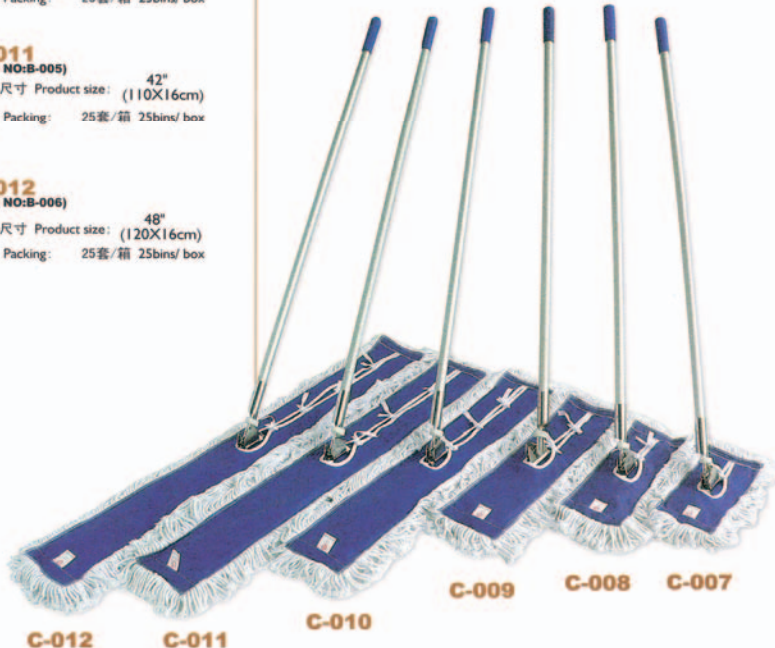

包装 Packing: 25套/箱 25bins/ box

C-011

(OLD NO:B-005)

产品尺寸 Product size: 42"
(110X16cm)

包装 Packing: 25套/箱 25bins/ box

C-012

(OLD NO:B-006)

产品尺寸 Product size: 48"
(120X16cm)

包装 Packing: 25套/箱 25bins/ box

性能特点: 纱线含棉量高, 股束紧密, 集尘能力强, 能经得起反复洗涤, 不易散脱。合成纤维质料背衬, 耐磨性高, 易磨损部位特加厚层, 经久耐用。

Features: The yarn has a high content of cotton. The strands are closely made. It is good at collecting dust. Repeating washing won't make it loose. The back lining is made of synthetic fibre. It is highly abrasion-proof. The part that is easy to wear is thickened, allowing a long use.

涂水器毛头

编号 Code	产品尺寸 Product size	包装 Packing
C-074	14" 35cm	10个/包
C-075	16" 40cm	10个/包
C-076	18" 45cm	10个/包

涂水器T柄 T-Handle

编号 Code	产品尺寸 Product size	包装 Packing
C-074A	14" 35cm	10个/扎
C-075A	16" 40cm	10个/扎
C-076A	18" 45cm	10个/扎