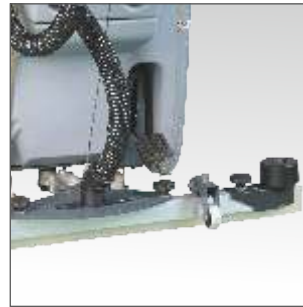

RootsScrub E 6060

Mains Operated Automatic Scrubber Drier

Twin brushes with 600 mm scrub width, easy to operate, 2400 m² cleanliness/hour

RootsScrub E 6060 up to 2,400 m² cleanliness/hour.

- Easy guidance, excellent steering and high degree of maneuverability
- Self propelled
- Optimum vacuuming of dirt water even when negotiating corners thanks to the straight squeegee with spring suspension
- Excellent view of the control panel
- Optimum view of the working area and protruding brush head
- Easy cleaning of aisles & corners
- Brushes and Squeegee lips can be exchanged without tools
- Extremely tough
- Service friendly
- Non-corrosive, robust rotomould tanks are resistant to damage
- Easy access to all components

Ergonomic handle for operators of any height. Excellent view of the area to be cleaned.

Easy tank cleaning, thanks to the large tank opening. Tank can be emptied quickly and easily via the large outlet hose. Overflow protection for the dirty water tank.

The straight, floating squeegee makes working close to edges possible and ensures that no water streaks remain even when negotiating corners.

Brushes can be changed quickly without the need for any tools.