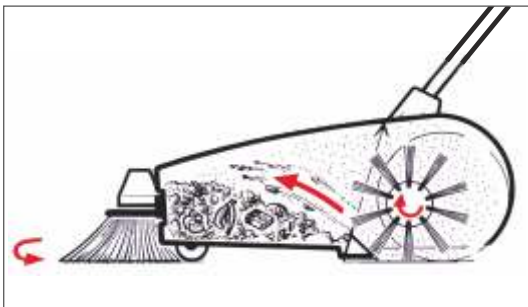

#### ANTI-WRAP TECHNOLOGY

The new innovative anti-wrap technology incorporated, prevents threads, wires and long thin materials to get wound on the brush shaft thus providing non-stop sweeping performance.

#### BRUSH ADJUSTMENT

The brush pressure adjustment knob and the brush pressure reading scale enables the optimum adaptation of the brushes to all floor conditions and types of dirt

#### SPLIT-HALF BRUSHES

The newly designed split-half brooms ensures easy replacement and cleaning of the brush and bristles.

The side broom sweeps dust and debris from corners, directly into the path of the wide main broom, which in turn flips the same into the large self collecting hopper.