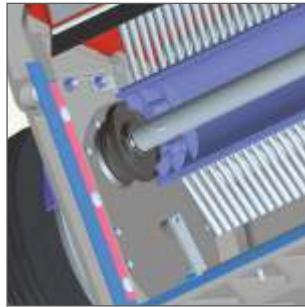

ANTI-WRAP TECHNOLOGY

The new innovative anti-wrap technology incorporated, prevents threads, wires and long thin materials to get wound on the brush shaft thus providing non-stop sweeping performance.