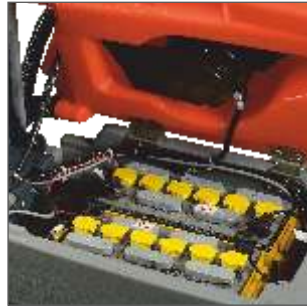

# RootsScrub B 4560

Battery Operated Automatic Scrubber Drier

Twin brush with 600 mm scrub width, easy to operate, 2400 m<sup>2</sup> cleanliness/hour

*ROOTS - Perfect from product to service*

# RootsScrub B 4560 up to 2,400 m<sup>2</sup> cleanliness/hour.

- Easy guidance, excellent steering and high degree of maneuverability • Self propelled • Optimum vacuuming of dirt water even when negotiating corners thanks to the straight squeegee with spring suspension • Excellent view of the control panel
- Optimum view of the working area and protruding brush head • Easy cleaning of aisles & corners • Brushes and Squeegee lips can be exchanged without tools • Extremely tough • Service friendly • Non-corrosive, robust rotomould tanks are resistant to damage • Easy access to all components

Ergonomic handle for operators of any height. Excellent view of the area to be cleaned. Soft touch buttons for selection of operation. LCD panel with display of hour meter, battery level.

Large capacity battery pack

Variety of brushes to suit different applications.

Pad holder available as option

Easy tank cleaning, thanks to the large tank opening. Tank can be emptied quickly and easily via the large outlet hose. Overflow protection for the dirty water tank.