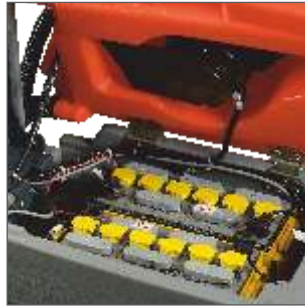

ADDING VALUE

Superior technology for cleaning

RootsScrub B 4545

Battery Operated Automatic Scrubber Drier

Extremely maneuverable, compact, easy to operate, 1800 m² cleanliness/hour

ROOTS - Perfect from product to service

RootsScrub B 4545 up to 1,800 m² cleanliness/hour.

- Easy guidance, excellent steering and high degree of maneuverability
- Self propelled
- Optimum vacuuming of dirt water even when negotiating corners thanks to the straight squeegee with spring suspension
- Brush exchange at the press of a button
- Excellent view of the control panel
- Optimum view of the working area and protruding brush head
- Easy cleaning of aisles & corners
- Squeegee lips can be exchanged without tools
- Extremely tough
- Service friendly
- Non-corrosive, robust rotomould tanks are resistant to damage
- Easy access to all components

Ergonomic handle for operators of any height. Excellent view of the area to be cleaned. Soft touch buttons for selection of operation. LCD panel with display of hour meter, battery level.

Large capacity battery pack

Variety of brushes to suit different applications.

Pad holder available as option

Easy tank cleaning, thanks to the large tank opening. Tank can be emptied quickly and easily via the large outlet hose. Overflow protection for the dirty water tank.