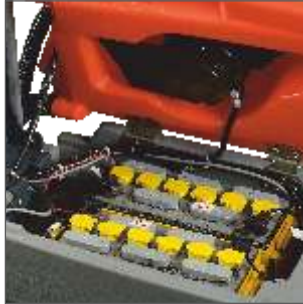

RootsScrub B 6060

Battery Operated Automatic Scrubber Drier

Twin brushes with 600 mm scrub width, easy to operate, 2400 m² cleanliness/hour

ROOTS - Perfect from product to service

RootsScrub B 6060 up to 2,400 m² cleanliness/hour.

- Easy guidance, excellent steering and high degree of maneuverability
- Self propelled
- Optimum vacuuming of dirt water even when negotiating corners thanks to the straight squeegee with spring suspension
- Excellent view of the control panel
- Optimum view of the working area and protruding brush head
- Easy cleaning of aisles & corners
- Brushes and Squeegee lips can be exchanged without tools
- Extremely tough
- Service friendly
- Non-corrosive, robust rotomould tanks are resistant to damage
- Easy access to all components

Ergonomic handle for operators of any height. Excellent view of the area to be cleaned. Soft touch buttons for selection of operation. LCD panel with display of hour meter, battery level.

Large capacity battery pack

Variety of brushes to suit different applications.

Pad holder available as option

Easy tank cleaning, thanks to the large tank opening. Tank can be emptied quickly and easily via the large outlet hose. Overflow protection for the dirty water tank.